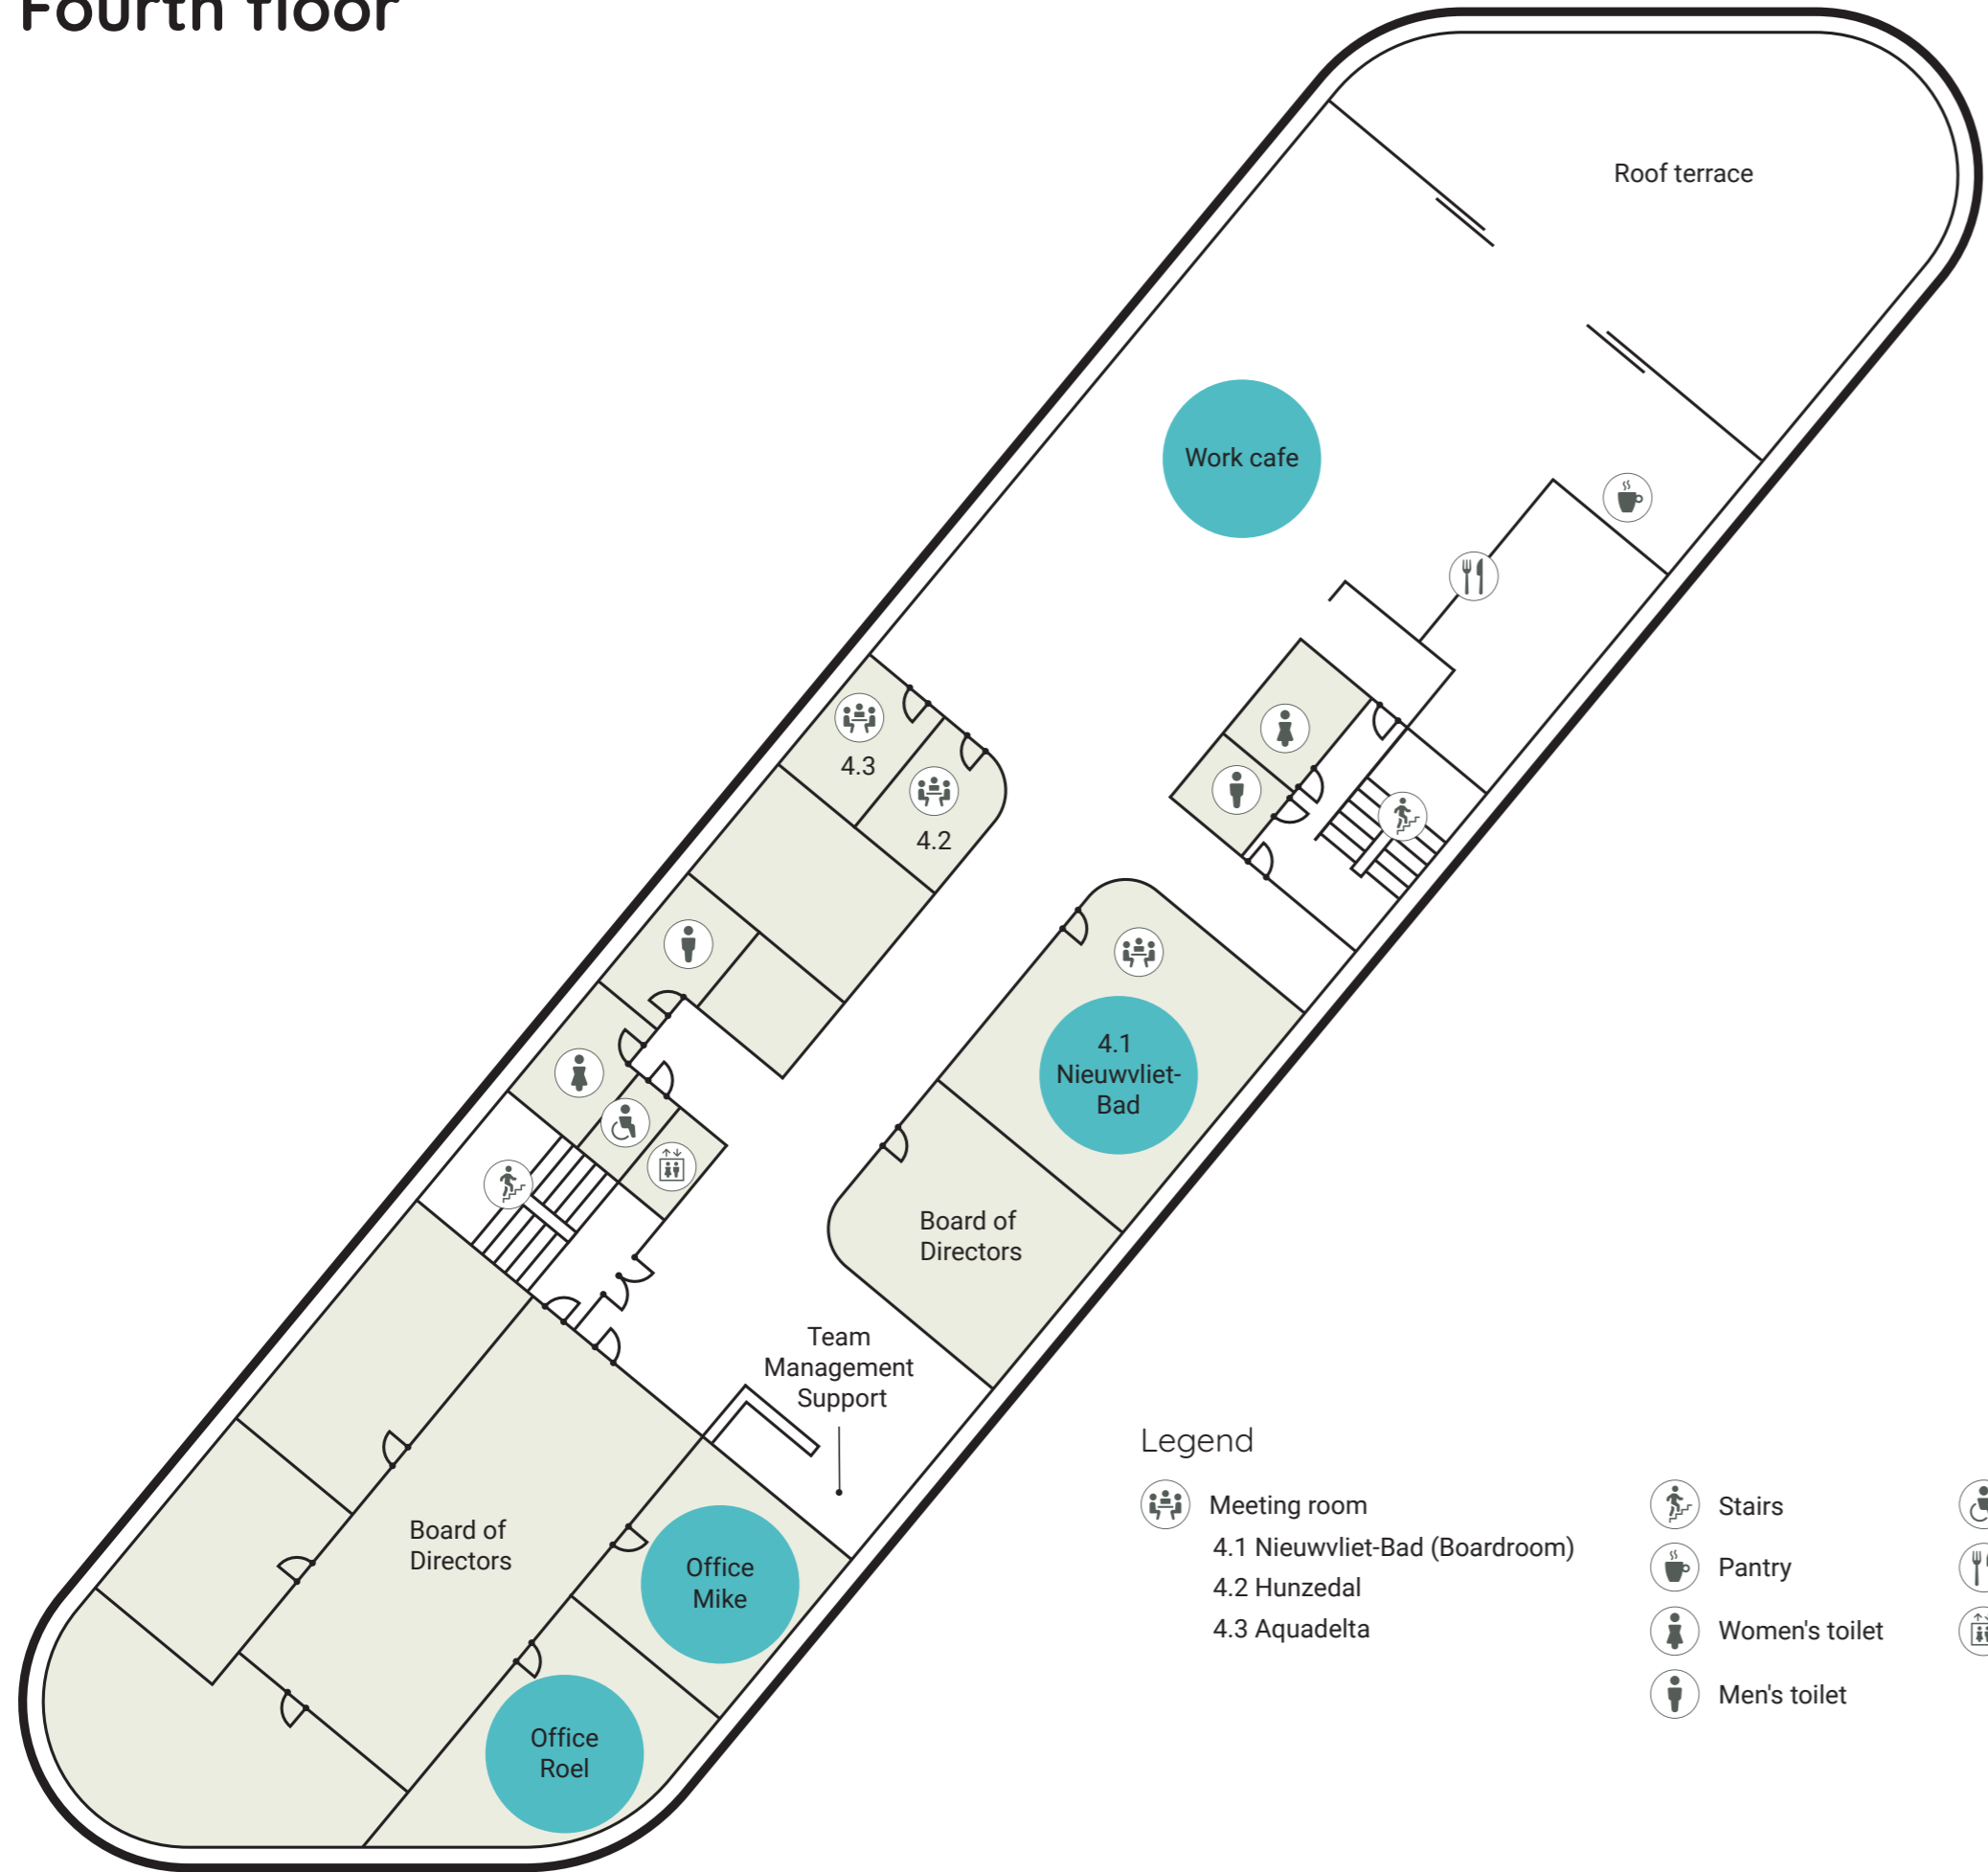

Fourth floor

Legend

- Meeting room
- 4.1 Nieuwvliet-Bad (Boardroom)
- 4.2 Hunzedal
- 4.3 Aquadelta
- Stairs
- Pantry
- Women's toilet
- Men's toilet
- Adjusted toilet
- Kitchen
- Elevator