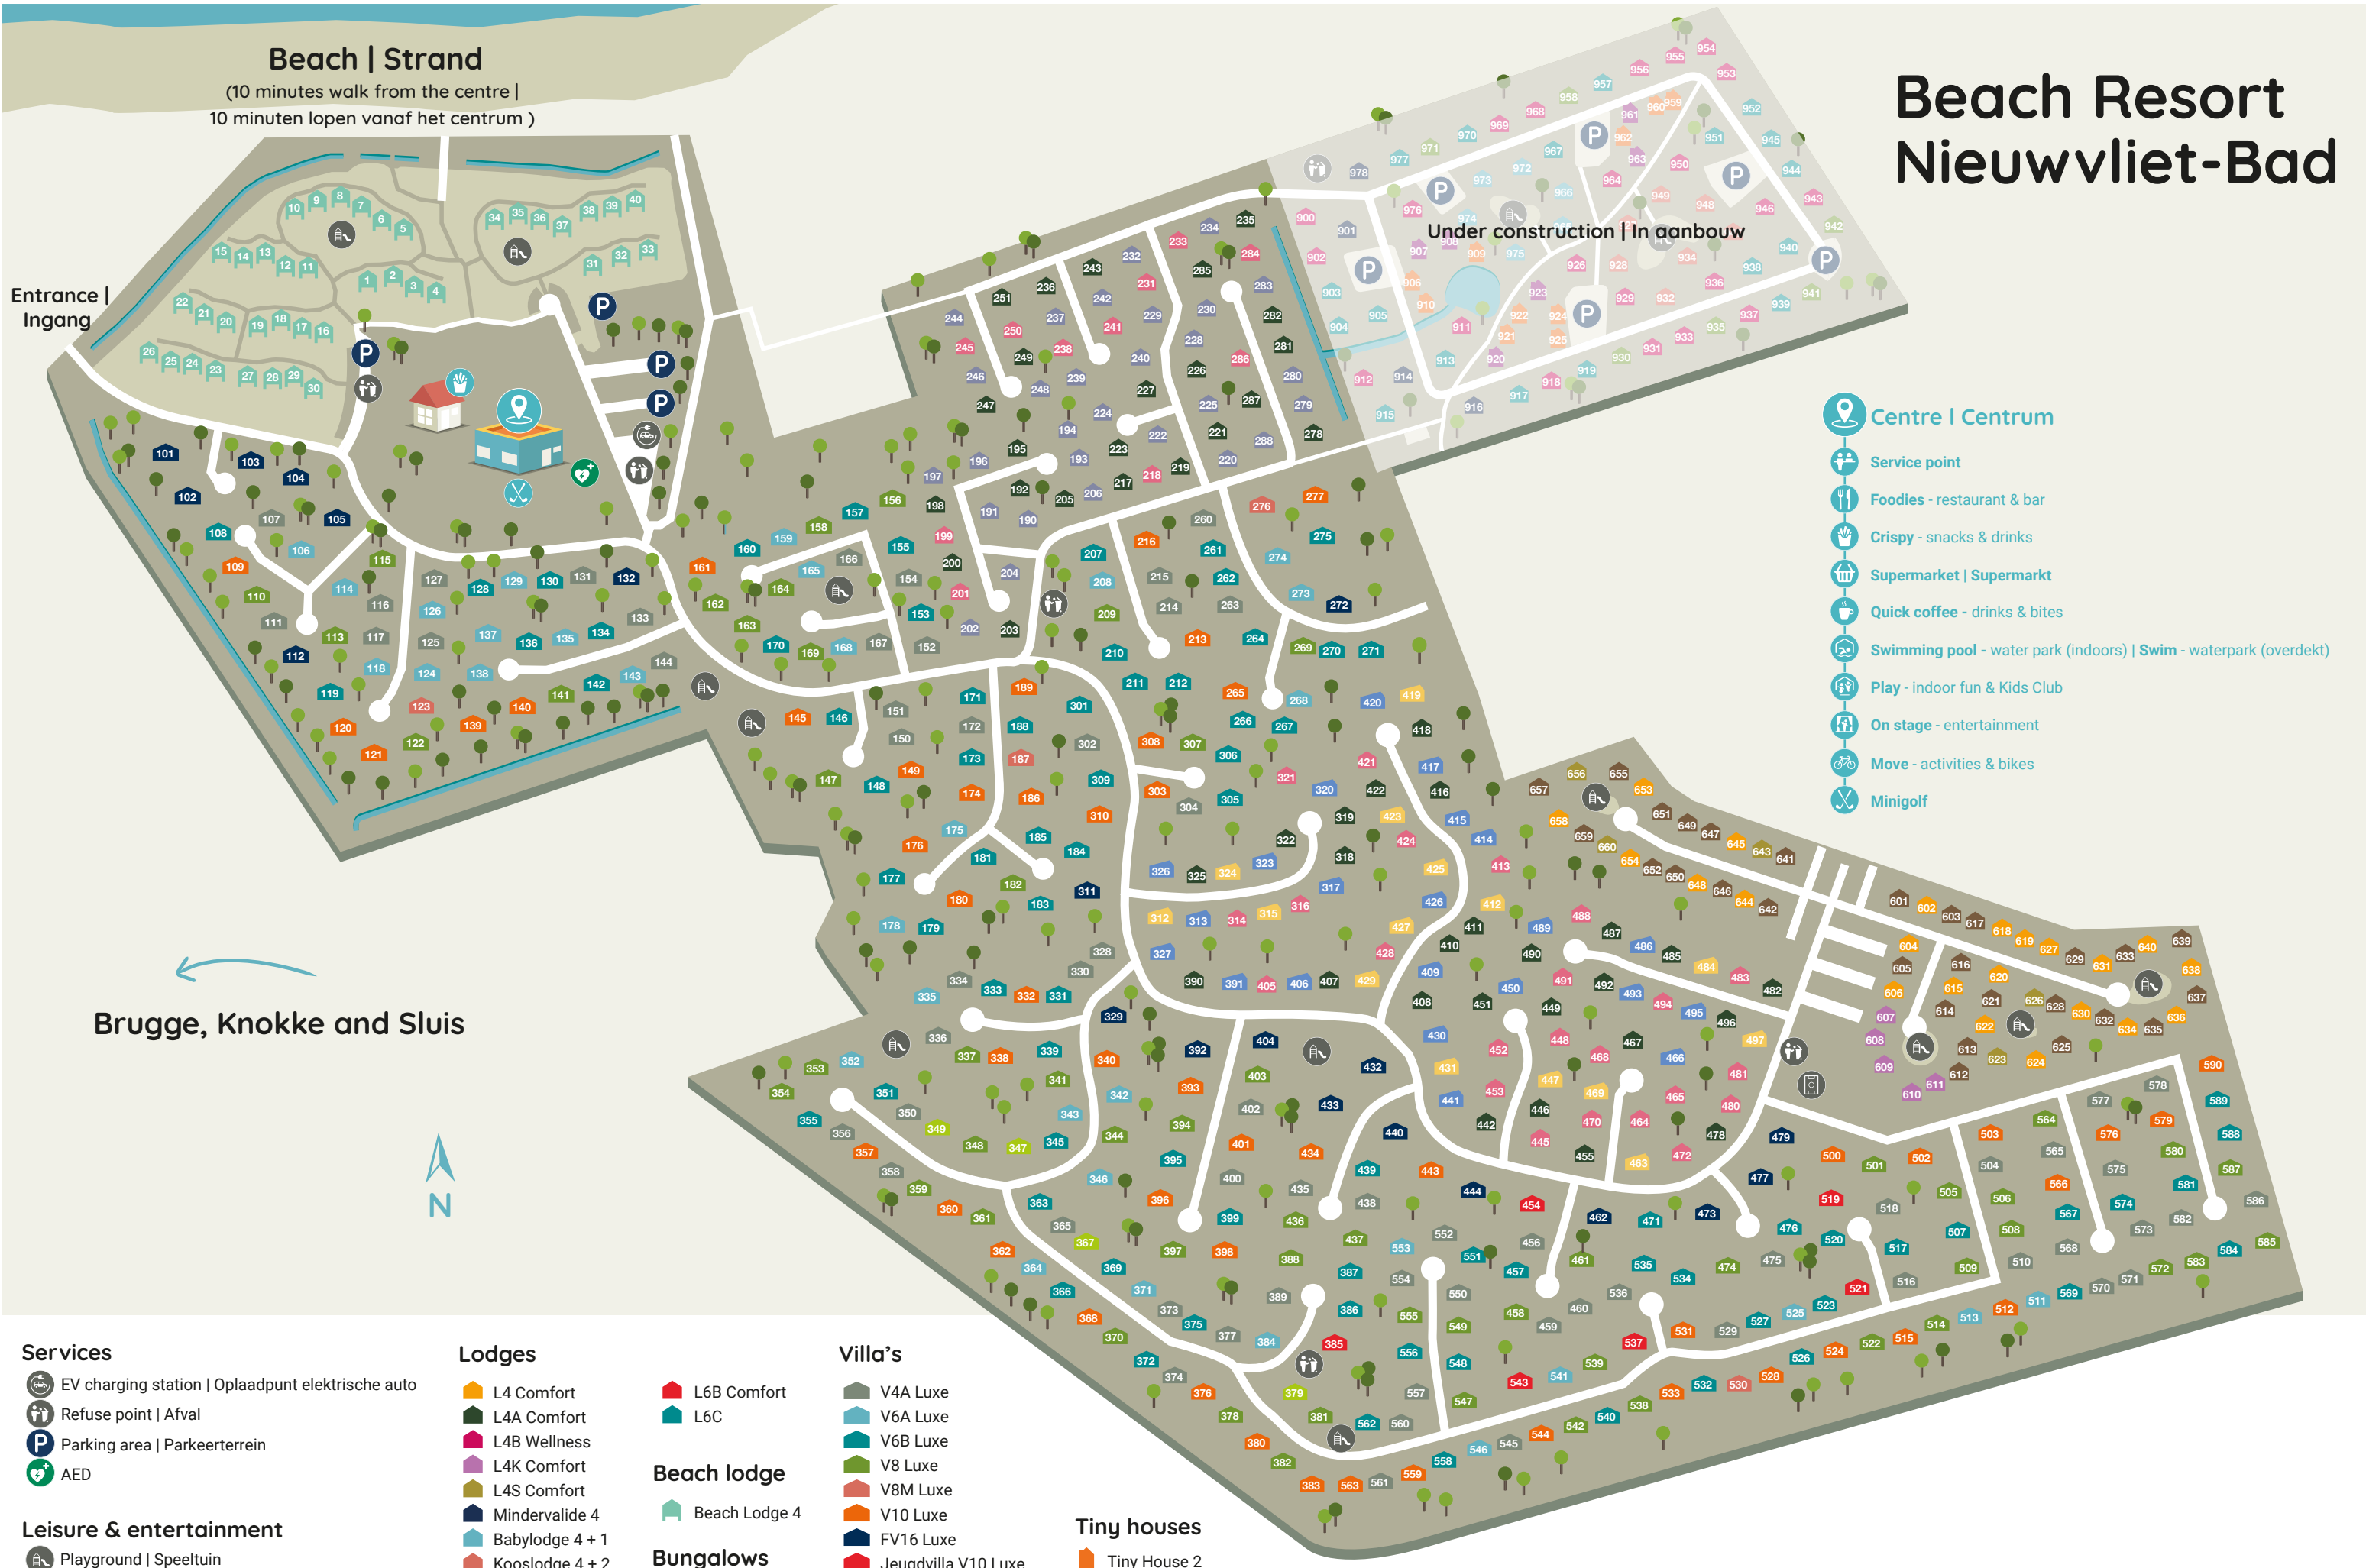

Beach Resort Nieuwvliet-Bad

Beach | Strand

(10 minutes walk from the centre |
10 minuten lopen vanaf het centrum)

Entrance |
Ingang

Under construction | In aanbouw

- Centre | Centrum
- Service point
- Foodies - restaurant & bar
- Crispy - snacks & drinks
- Supermarket | Supermarkt
- Quick coffee - drinks & bites
- Swimming pool - water park (indoors) | Swim - waterpark (overdekt)
- Play - indoor fun & Kids Club
- On stage - entertainment
- Move - activities & bikes
- Minigolf

← Brugge, Knokke and Sluis

Services

- EV charging station | Oplaadpunt elektrische auto
- Refuse point | Afval
- Parking area | Parkeerterrein
- AED

Leisure & entertainment

- Playground | Speeltuin
- Sports field | Sportveld

Lodges

- L4 Comfort
- L4A Comfort
- L4B Wellness
- L4K Comfort
- L4S Comfort
- Mindervalide 4
- Babyldodge 4 + 1
- Koosldodge 4 + 2
- L6 Comfort
- L6A Comfort
- Hondenldodge 6

- L6B Comfort
- L6C

Beach lodge

- Beach Lodge 4

Bungalows

- B4A Comfort
- B6A Comfort

Villa's

- V4A Luxe
- V6A Luxe
- V6B Luxe
- V8 Luxe
- V8M Luxe
- V10 Luxe
- FV16 Luxe
- Jeugdvilla V10 Luxe
- Culinaire Villa V10 Luxe

Tiny houses

- Tiny House 2
- Tiny House 4